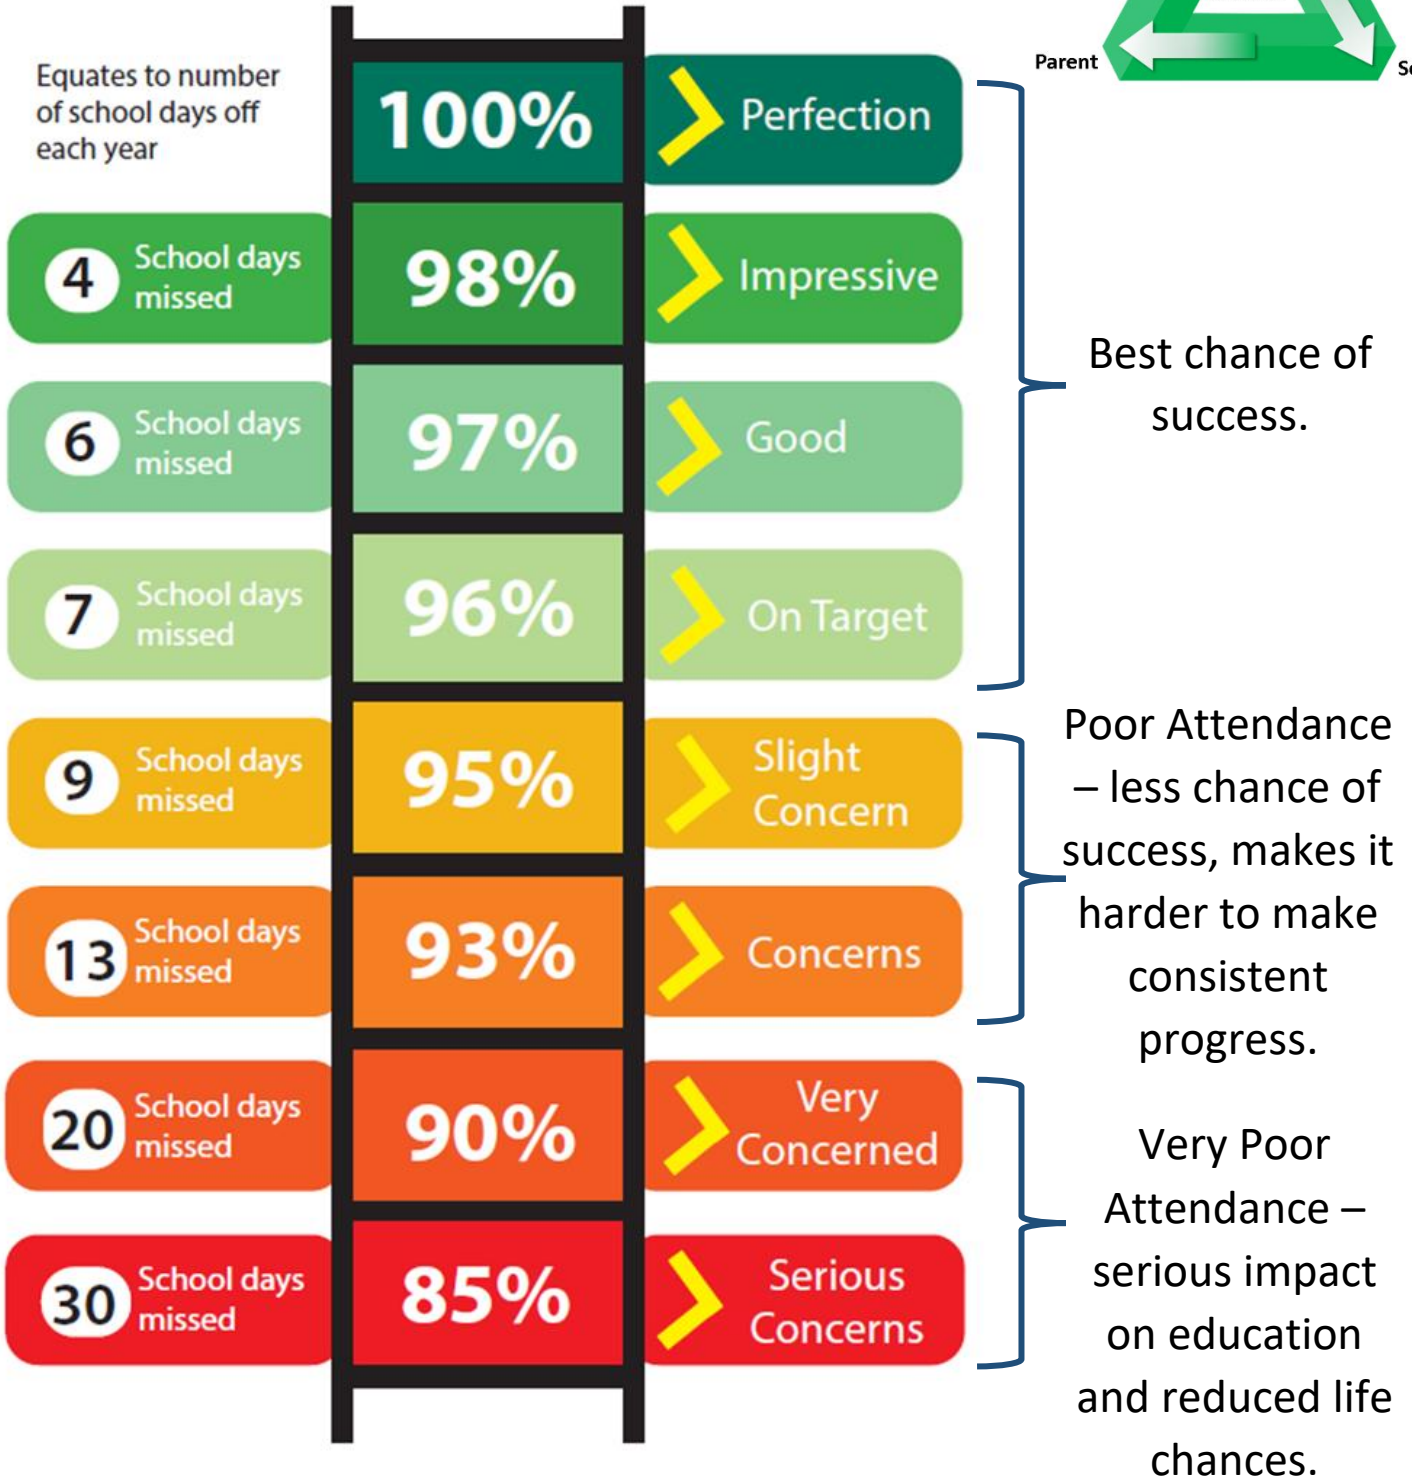

Attendance Ladder

190 School days in each year

175 Non-term Days – Time for holidays, shopping, appointments